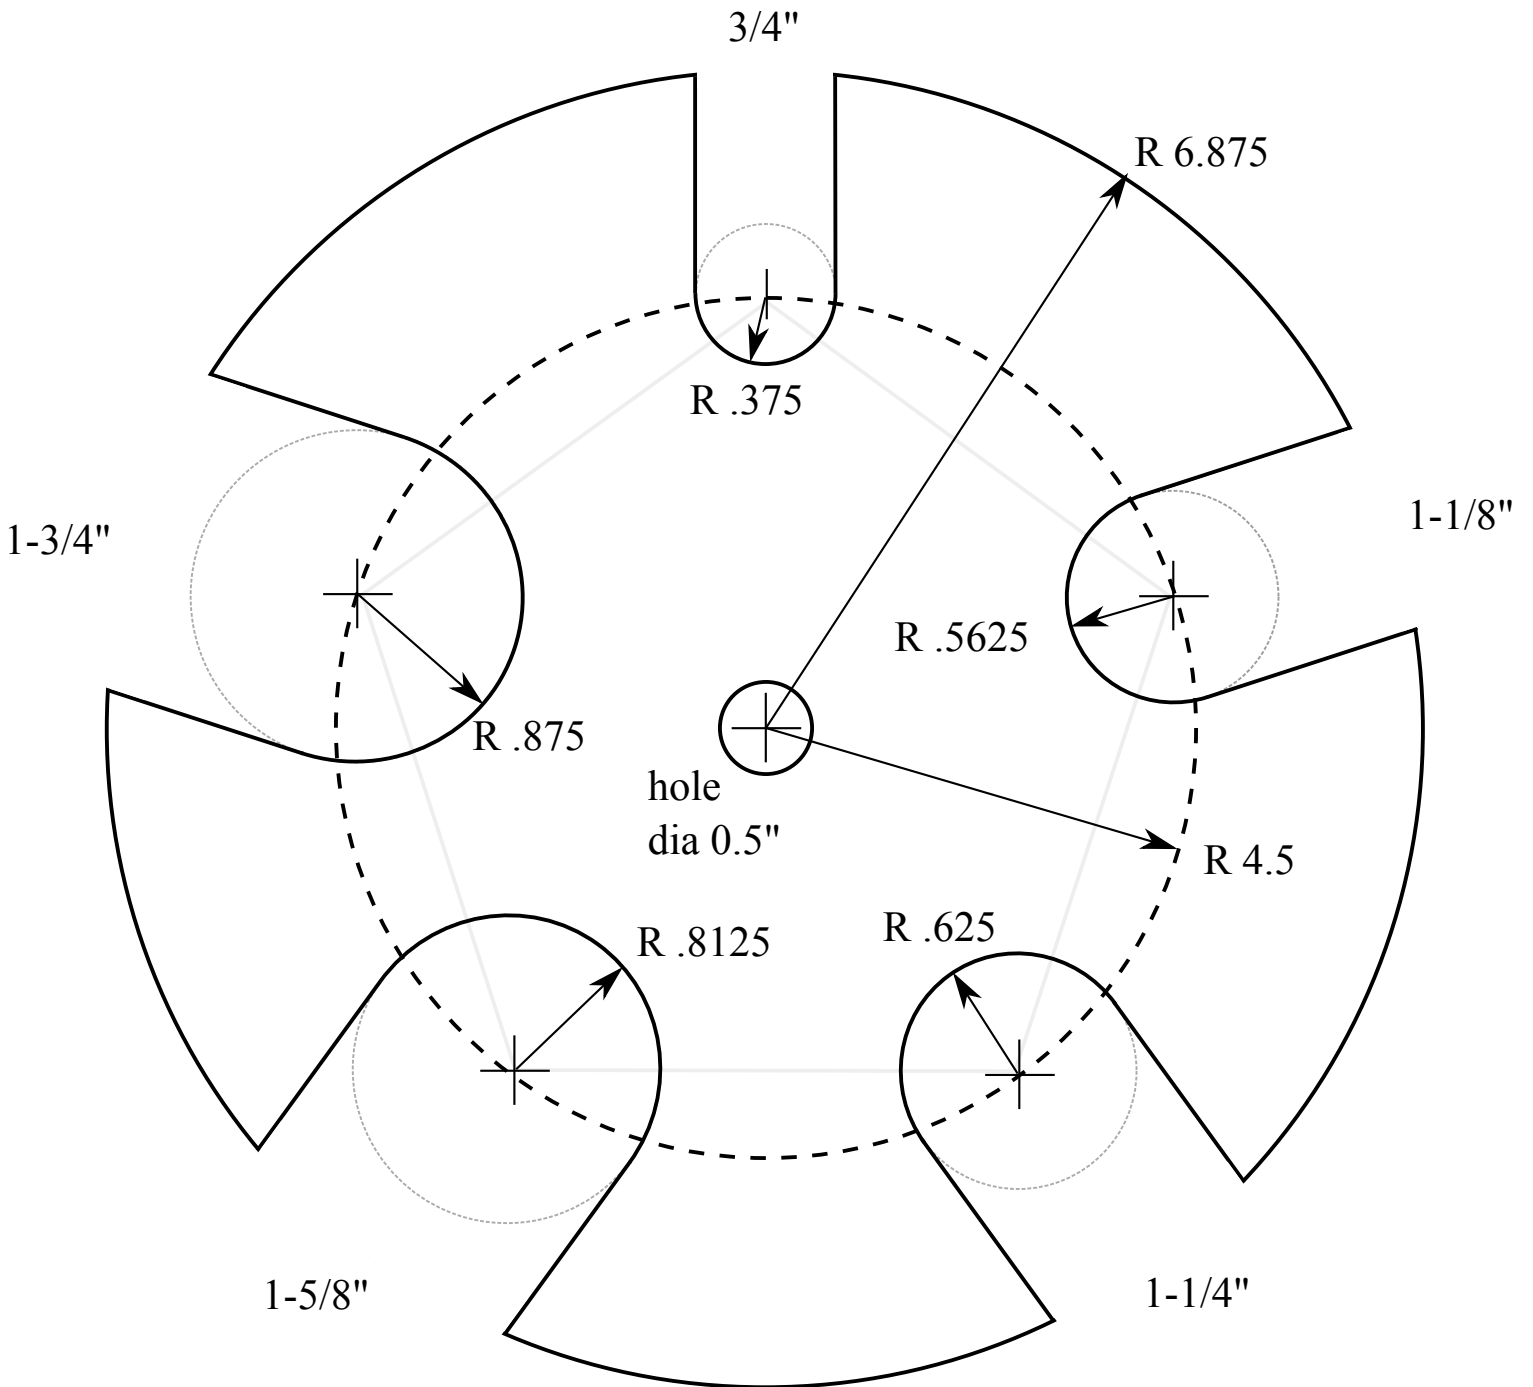

# Dake #1 Arbor Press Plate

$7/8"$  thick steel plate